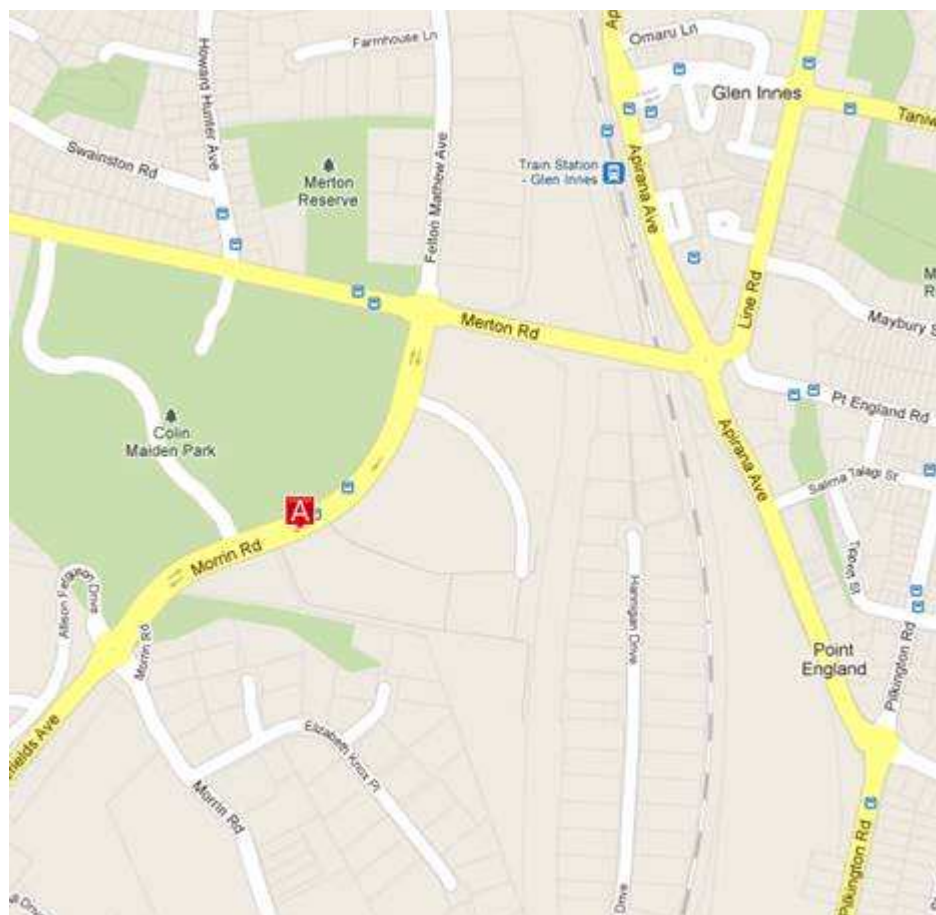

NP Development Day - Map and Directions

Below are map of location of Tamaki Campus from Railway, plus timetables and catering options.

The campus is more towards the Merton Road end – entering through Gate 1.

Timetable – they do not have the November timetables out yet but this should give you an indication of times.

Tuesday

Departs City (Britomart)

5:55am 9:50am 2:08pm 8:40pm
6:25am 10:08am 3:08pm 9:40pm
6:55am 10:40am 3:38pm 10:40pm
8:08am 11:08am 4:30pm 11:40pm
8:30am 11:40am 4:50pm
8:49am 12:40pm 5:12pm
9:09am 1:08pm 5:50pm
9:30am 1:40pm 7:40pm